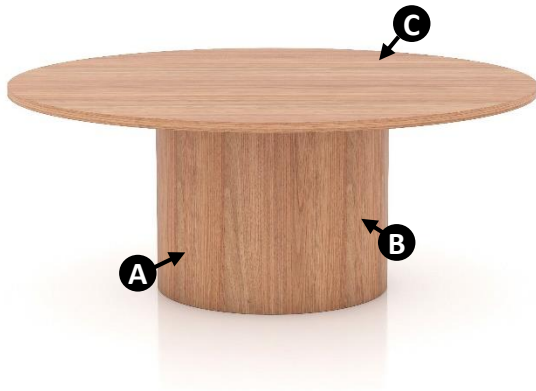

## Application

Meeting

Boardroom

Executive

A – Wooden Base to match top

B – Hollow center for cable management

C – Tops in various sizes

\*Inset power box and accessories compatible

**Single Knox**

Top: 750mm~1600mm  
Base: 400.600.800

**Tall Knox**

Top: 900mm~1400mm Deep x 1600mm~2400mm long  
Base: 400.600.800

**Dual Knox**

Top: 900mm~1600mm Deep x 1600mm~2400mm long  
Base: 400.600.800

**Triple Knox**

Top: 900mm~1600mm Deep x 2600mm~4800mm long  
Base: 400.600.800